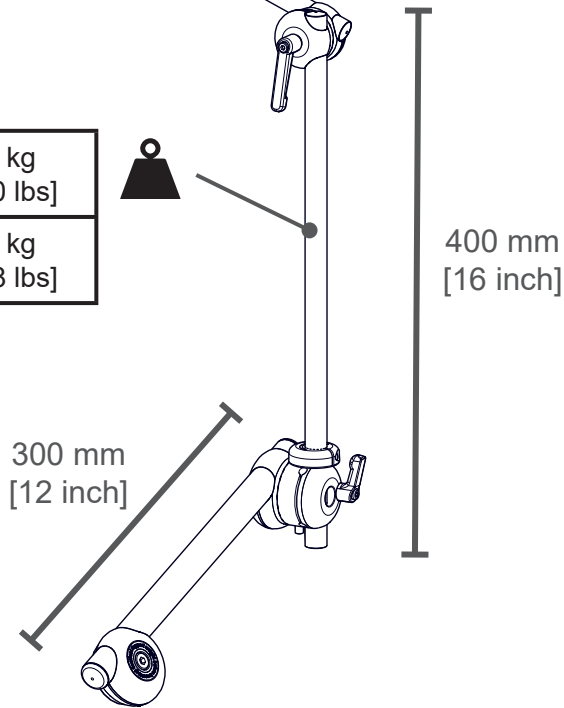

# Hybrid 3D Short SLS

13.3215

13.3211	*		1.09 kg [2.40 lbs]
13.3215			0.99 kg [2.18 lbs]