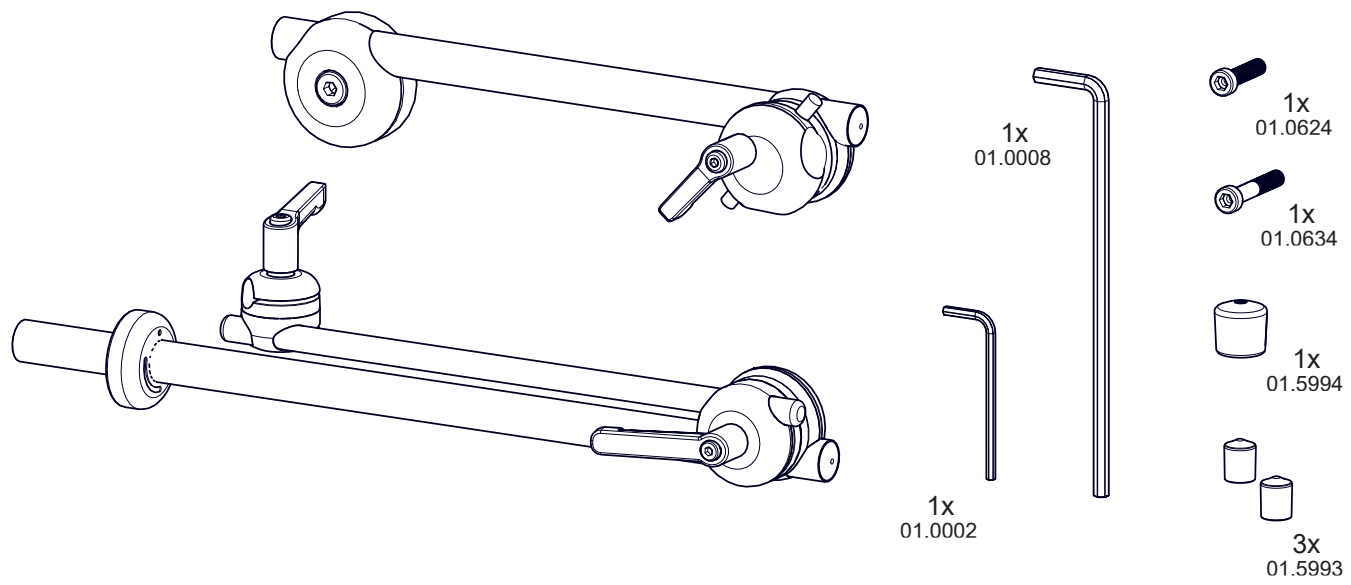

# Light 3D Headrest 1-Switch Flex

14.2515