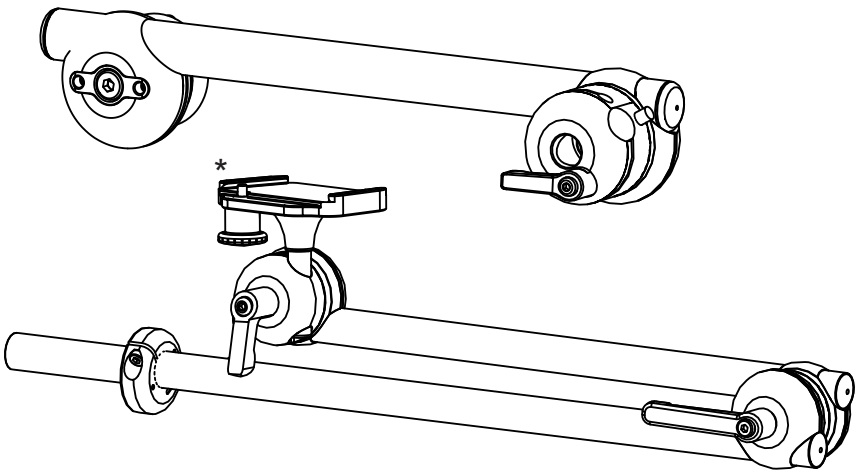

13.3311	*	1.09 kg [2.40 lbs]
13.3315		0.99 kg [2.18 lbs]