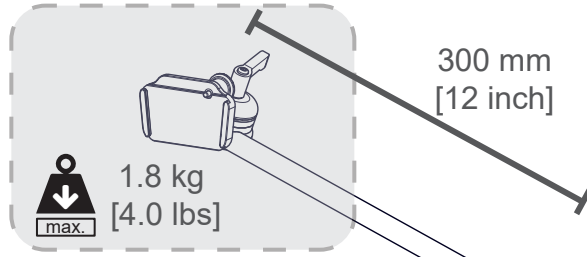

Hybrid 3D Short UDS

13.3211

Hybrid 3D Short SLS

13.3215