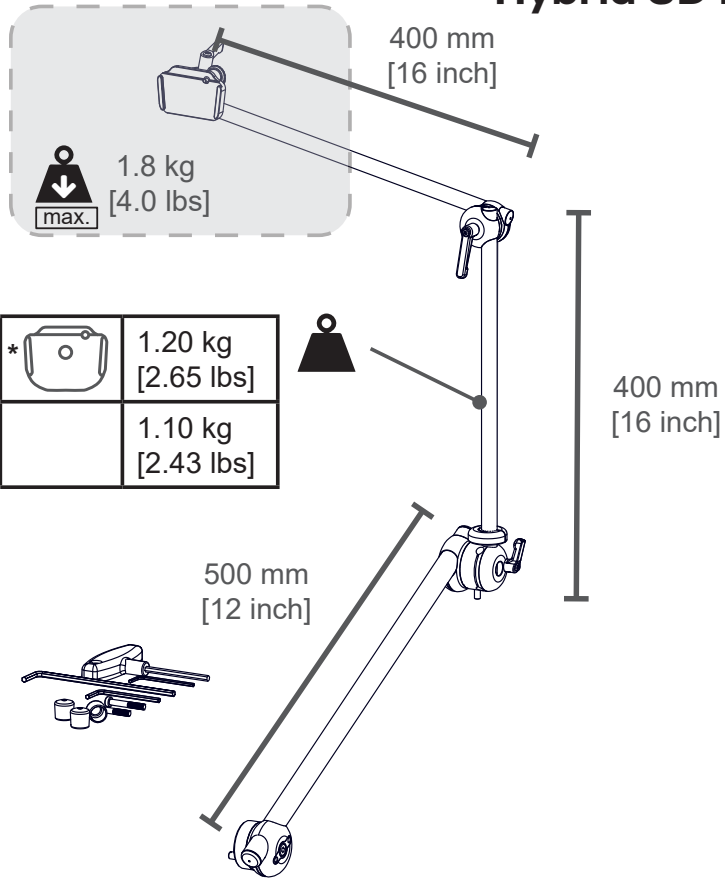

Hybrid 3D Long UDS Sturdy 13.4311

Hybrid 3D Long SLS Sturdy 13.4315