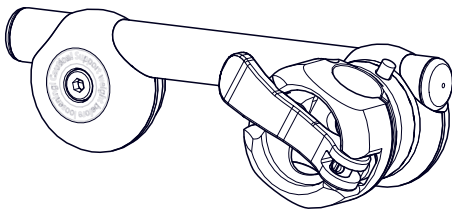

Monty 3D QuickShift Sturdy 11.3311

Monty 3D QuickShift 11.3211

- 2x 01.0310
- 1x 01.0850
- 1x 01.0620

- 3x 01.5995

- 1x 01.0008

- 1x 01.0029

- 1x 01.0027