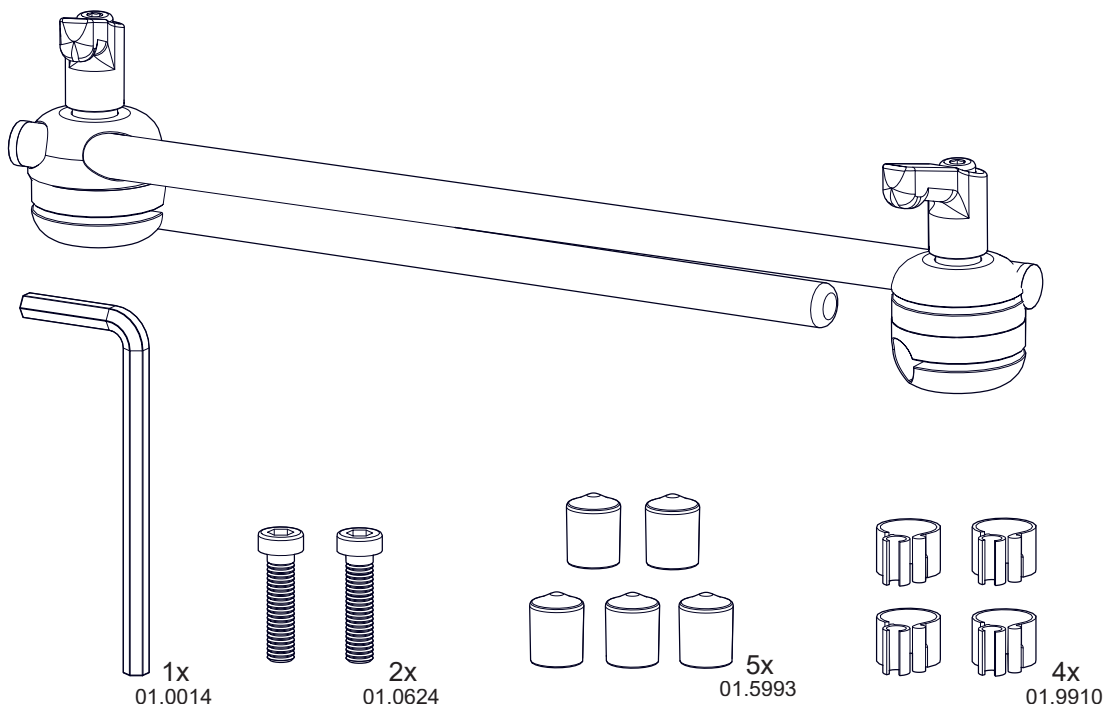

Light 3D Headrest 1-Switch Flex

14.2515

Light 3D Headrest 1-Switch

14.2415