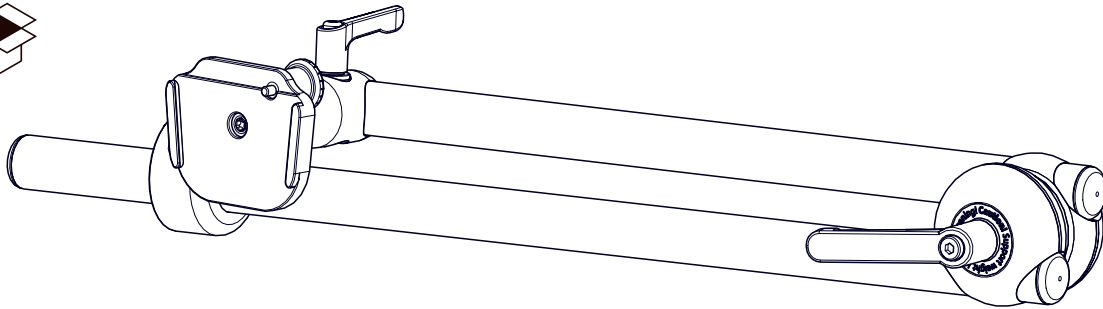

Monty 3D QuickShift Sturdy 11.3311

Monty 3D QuickShift 11.3211

- 2x 01.0310
- 1x 01.0850
- 1x 01.0620

- 3x 01.5995

- 1x 01.0008

- 1x 01.0029

- 1x 01.0027