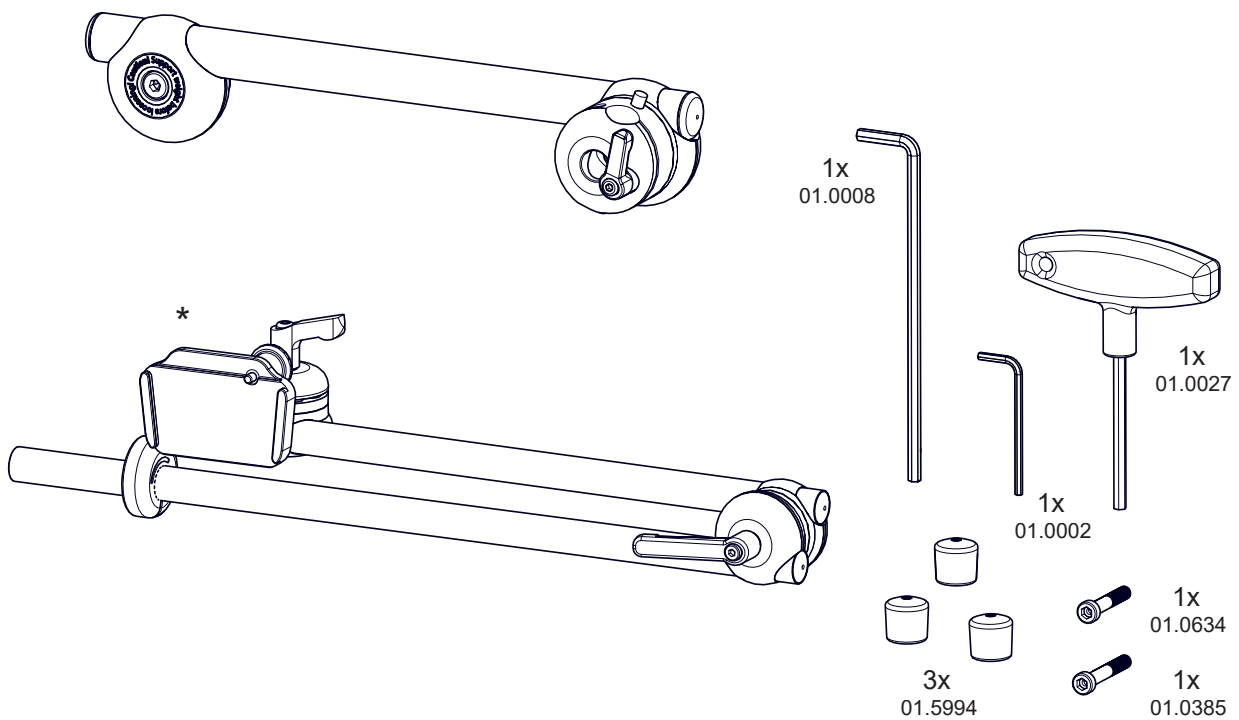

# Hybrid 3D Short SLS

13.3215

13.3211	*		1.09 kg [2.40 lbs]
13.3215			0.99 kg [2.18 lbs]