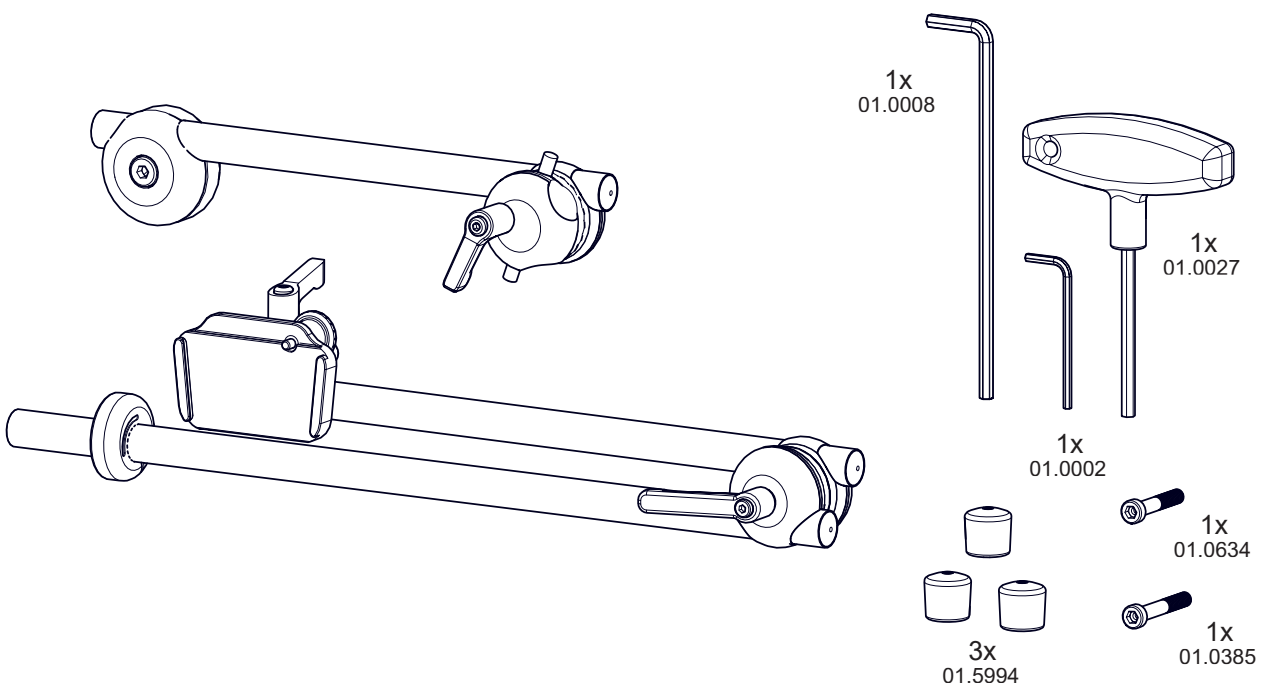

# Light 3D Headrest 1-Switch Flex

14.2515