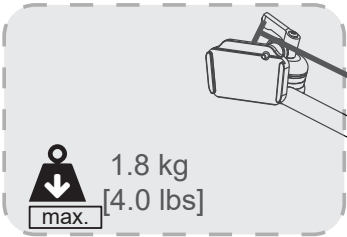

Hybrid 3D Short UDS Sturdy

13.3311

Hybrid 3D Short SLS Sturdy

13.3315