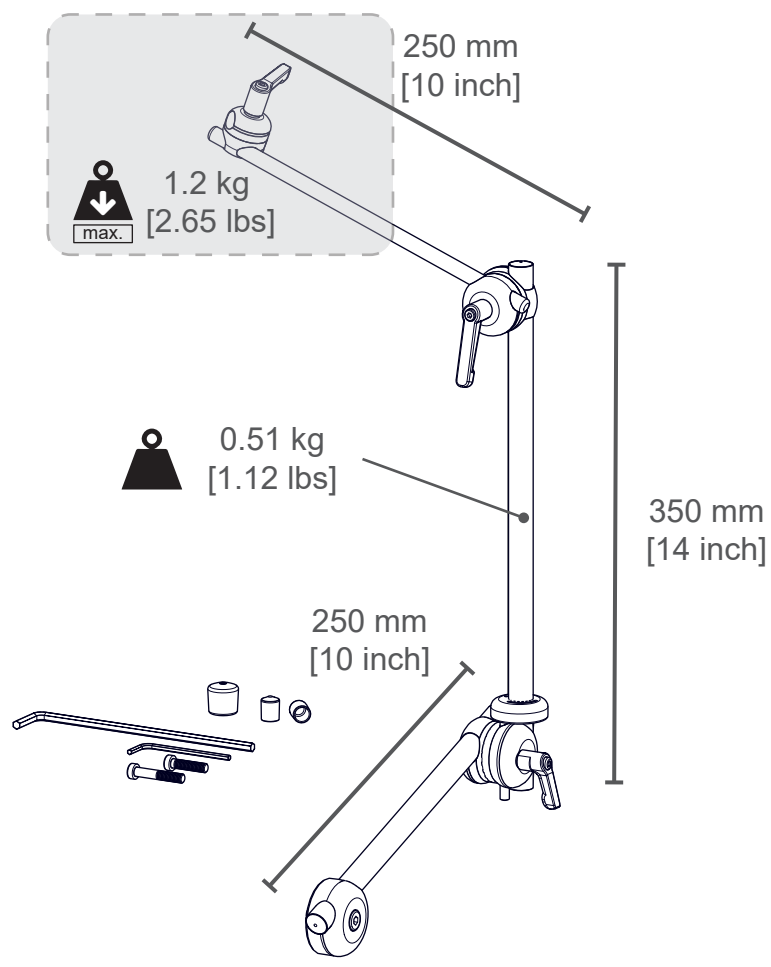

# Light 3D Headrest 1-Switch Flex

14.2515