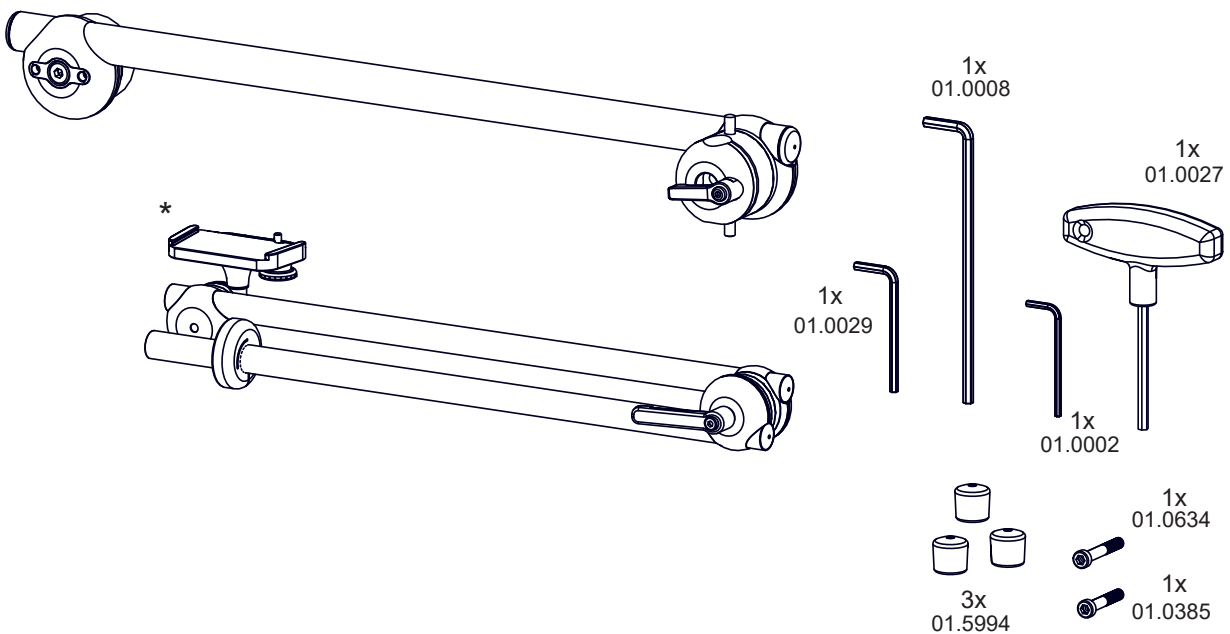

Hybrid 3D Long UDS Sturdy 13.4311

Hybrid 3D Long SLS Sturdy 13.4315