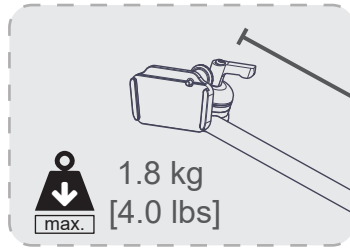

Hybrid 3D Long UDS 13.4211

Hybrid 3D Long SLS 13.4215

400 mm
[16 inch]

13.4211	*		1.20 kg [2.65 lbs]
13.4215			1.10 kg [2.43 lbs]

400 mm
[16 inch]

500 mm
[20 inch]