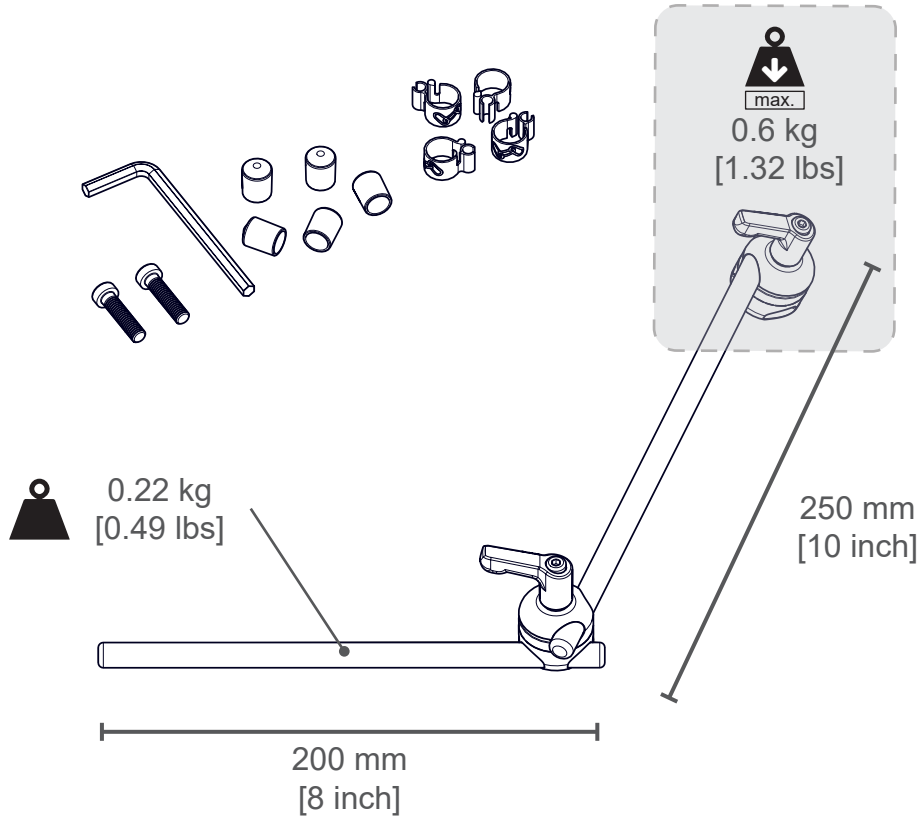

Light 3D Headrest 1-Switch Flex

14.2515

Light 3D Headrest 1-Switch

14.2415