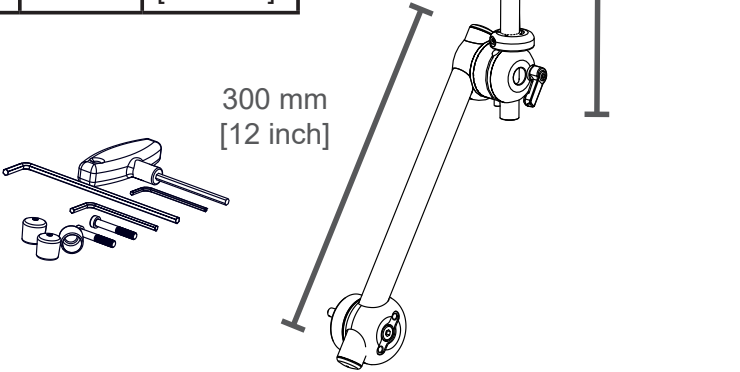

13.3311	*	1.09 kg [2.40 lbs]
13.3315		0.99 kg [2.18 lbs]