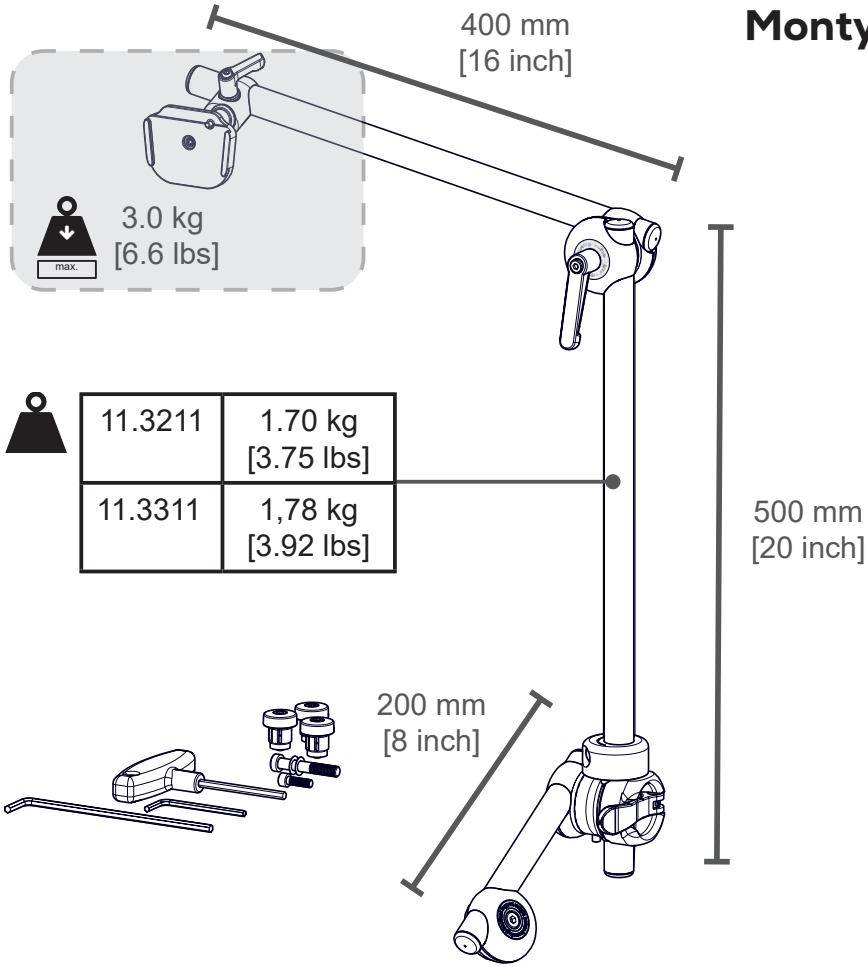

Monty 3D QuickShift Sturdy 11.3311

Monty 3D QuickShift 11.3211

- 2x 01.0310
- 1x 01.0850
- 1x 01.0620

- 3x 01.5995

- 1x 01.0008

- 1x 01.0029

- 1x 01.0027