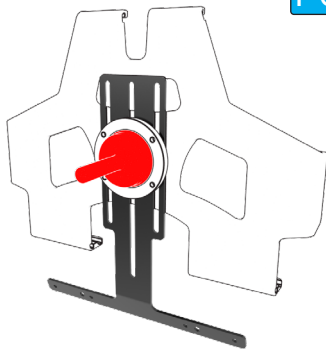

Name: GA-EyeGaze-Bracket

Model Number: #16.1193

Instructions ID: #00.5079_H

Fixation set / Schraubensatz

- (A) 1x EyeGaze Adapter
EyeGaze Adapter
- (B) **not included**
nicht inklusive
- (C) 1x Allen wrench
Innensechskant
- (D) 2x Washer
Scheibe
- (E) 2x M4x6 Bolt
M4x6 Schraube
- (F) 6x M4x10 Bolt
M4x10 Schraube
- (G) 2x M3x6 Bolt
M3x6 Schraube
- (H) 2x M3x10 Bolt
M3x10 Schraube
- (I) 4x Rubber foot
Gummifuß
- (J) 2x Magnet
Magnet
- (K) 2x Tape
Klebeband
- (L) 4x M4x10 Bolt
M4x10 Schraube
- (M) 2x M2,5x6 Bolt
M2,5x6 Schraube

1

-  Mount your "eye-tracker" onto the "EyeGaze-bracket"
-  Montiere deinen "eye-tracker" an den "EyeGaze-Halter"

Device	Fixation set / Schraubensatz	Position	Page/Seite
PCEye Mini	J + K	Magnetic	3
Eye Tracker 4C	J + K	Magnetic	3
MyGaze Power	J + K	Magnetic	3
MyGaze	F	4	4
PCEye Explore	G	2	4
Alea CAM30NT	G	1	4
TM5 Mini	G	3	4
PCEye Go	H	2	4
EyeV Skyle	M	5	4

2

-  Mount the "EyeGaze-bracket" on your "device adapter"
-  Montiere den "EyeGaze-Halter" an deinen "Geräte Adapter"

"SLS"/"Uni-Tablet SLS"

Page/Seite 5

"UDS/UGA"/"Uni-Tablet"

Page/Seite 6

"Notebook"

Page/Seite 7