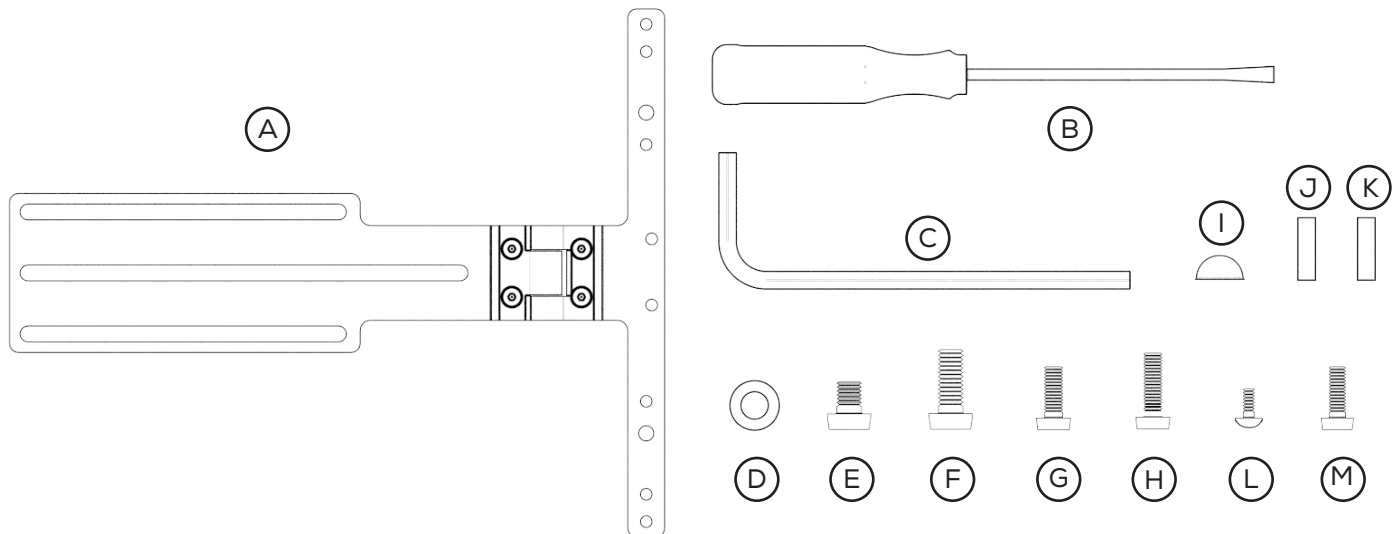

Name: GA-EyeGaze-Bracket

Model Number: #16.1193

Instructions ID: #00.5079_H

Fixation set / Schraubensatz

- (A) 1x EyeGaze Adapter
EyeGaze Adapter
- (B) **not included**
nicht inklusive
- (C) 1x Allen wrench
Innensechskant
- (D) 2x Washer
Scheibe
- (E) 2x M4x6 Bolt
M4x6 Schraube
- (F) 6x M4x10 Bolt
M4x10 Schraube
- (G) 2x M3x6 Bolt
M3x6 Schraube
- (H) 2x M3x10 Bolt
M3x10 Schraube
- (I) 4x Rubber foot
Gummifuß
- (J) 2x Magnet
Magnet
- (K) 2x Tape
Klebeband
- (L) 4x M4x10 Bolt
M4x10 Schraube
- (M) 2x M2,5x6 Bolt
M2,5x6 Schraube

1

-  Mount your "eye-tracker" onto the "EyeGaze-bracket"
-  Montiere deinen "eye-tracker" an den "EyeGaze-Halter"

Device	Fixation set / Schraubensatz	Position	Page/Seite
PCEye Mini	J + K	Magnetic	3
Eye Tracker 4C	J + K	Magnetic	3
MyGaze Power	J + K	Magnetic	3
MyGaze	F	4	4
PCEye Explore	G	2	4
Alea CAM30NT	G	1	4
TM5 Mini	G	3	4
PCEye Go	H	2	4
EyeV Skyle	M	5	4

2

-  Mount the "EyeGaze-bracket" on your "device adapter"
-  Montiere den "EyeGaze-Halter" an deinen "Geräte Adapter"

"SLS"/"Uni-Tablet SLS"

Page/Seite 5

"UDS/UGA"/"Uni-Tablet"

Page/Seite 6

"Notebook"

Page/Seite 7