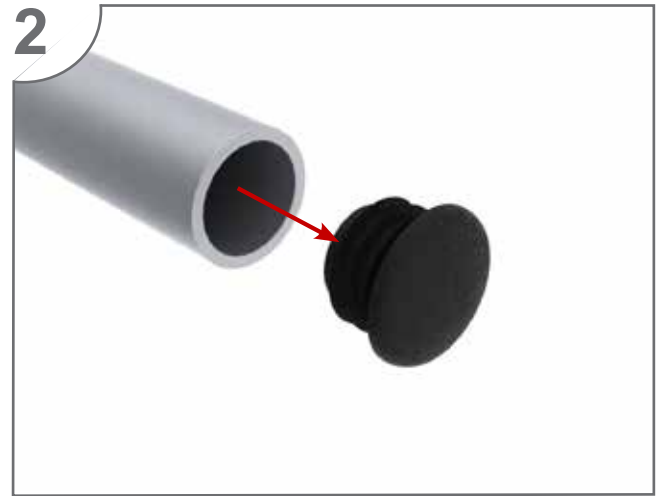

ASSEMBLY INSTRUCTION

Name: Slip-out Safeguard

Model Number: #01.5500 / 01.5500HD

Instruction ID: #00.544

ASSEMBLY INSTRUCTION

Name: Slip-out Safeguard

Model Number: #01.5500 / 01.5500HD

Instruction ID: #00.544