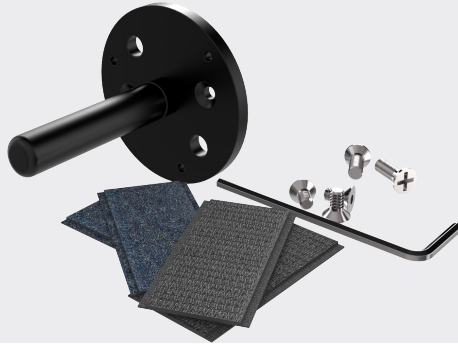

GA
 Buddy/Specs/
 Little Candy Corn/Orby Switch
 14.1508

2022-05-20

00.5210~A

Rehadapt Engineering
 GmbH & Co. KG

Heinrich-Hertz-Str. 104
 34123 Kassel, Germany
 Tel.: +49 561 220 717 0
 Fax: +49 561 220 717 99
 officeteam@rehadapt.com
 https://rehadapt.com

Rehadapt
 North America

40 Oser Ave, Suite 40-01
 Hauppauge, NY 11788
 Tel.: 1 (888) 635-6962
 Fax: 1 (888) 635-6962
 officeteam.na@rehadapt.com
 https://rehadapt.com

2x
 01.0094

2x
 01.0095

Model	Type	No.	Bezeichnung	Description
Buddy	A	2x 01.0323	Senkschraube PH N6-32 UNC x 3/8"	Countersunk bolt PH N6-32 UNC x 3/8"
Spec Switch	B	2x 01.0323	Senkschraube PH N6-32 UNC x 3/8"	Countersunk bolt PH N6-32 UNC x 3/8"
Buddy Button	C	3x 01.0453	Senkschraube M3x6	Countersunk bolt M3x6
Candy Corn	D	1x 01.0094	Flauschband 20 x 40 mm	Velcro Loop 20 x 40mm
Andere/Other		1x 01.0095	Hakenband 20 x 40 mm	Velcro Hook 20 x 40mm